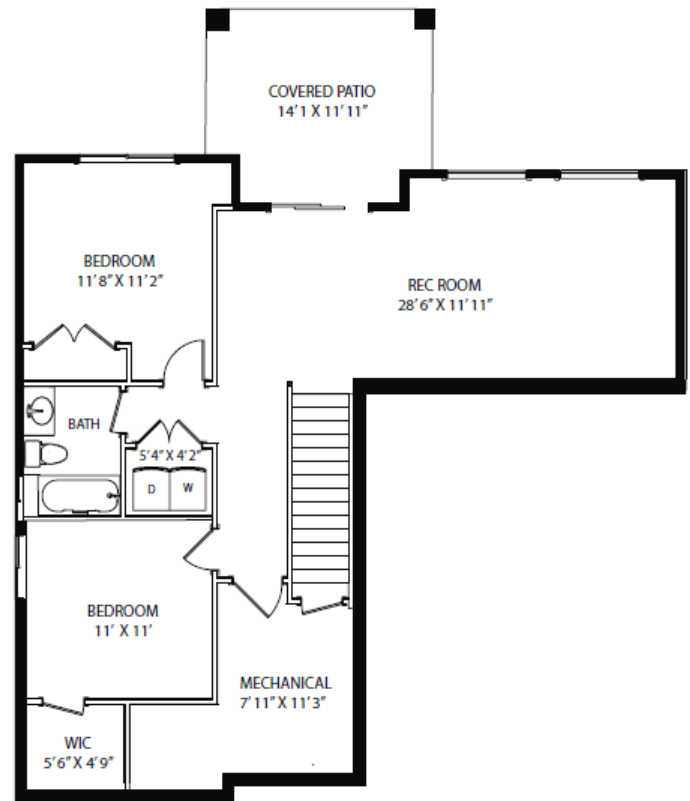

# THE BONITA

## 3 BEDROOM / 2.5 BATHROOM

**Main Level**

**Terrace Level**

**MAIN LEVEL 1116 SQ FT**  
**TERRACE LEVEL 898 SQ FT (NOT INCLUDING MECHANICAL ROOM)**  
**2014 SQ FT FINISHED LIVING SPACE**

In a continuing effort to improve our product, we reserve the right to modify or change plans and specifications without notice. These floor plans are conceptual marketing drawings only. All dimensions and sizes are approximate. E&OE.