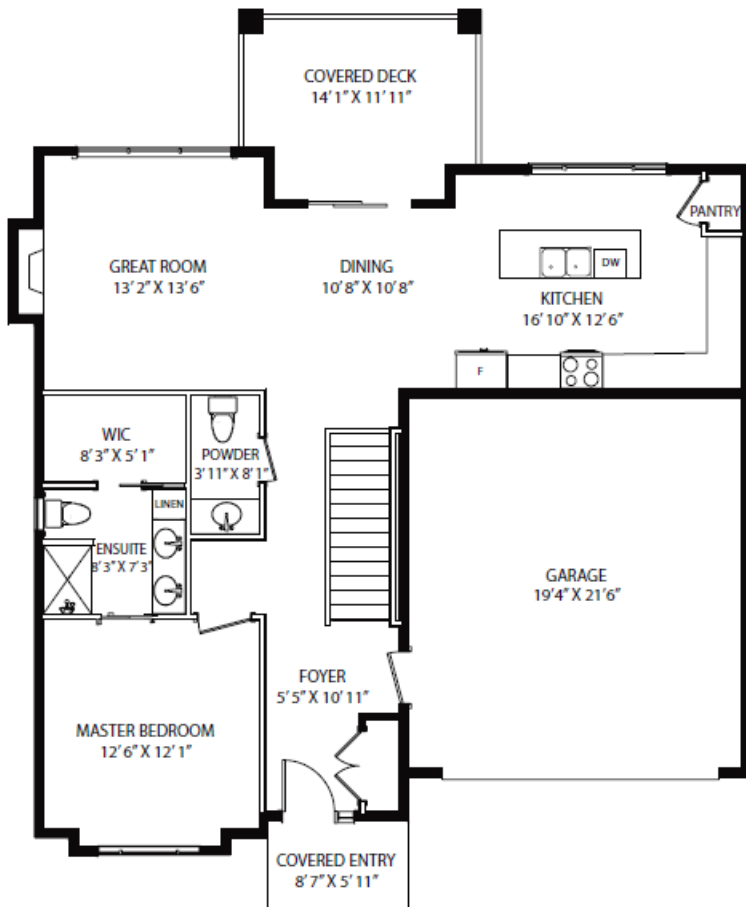

# THE BONITA

## 3 BEDROOM / 2.5 BATHROOM

**Main Level**

**Terrace Level**

**MAIN LEVEL 1116 SQ FT**  
**TERRACE LEVEL 898 SQ FT (NOT INCLUDING MECHANICAL ROOM)**  
**2014 SQ FT FINISHED LIVING SPACE**

In a continuing effort to improve our product, we reserve the right to modify or change plans and specifications without notice. These floor plans are conceptual marketing drawings only. All dimensions and sizes are approximate. E&OE.