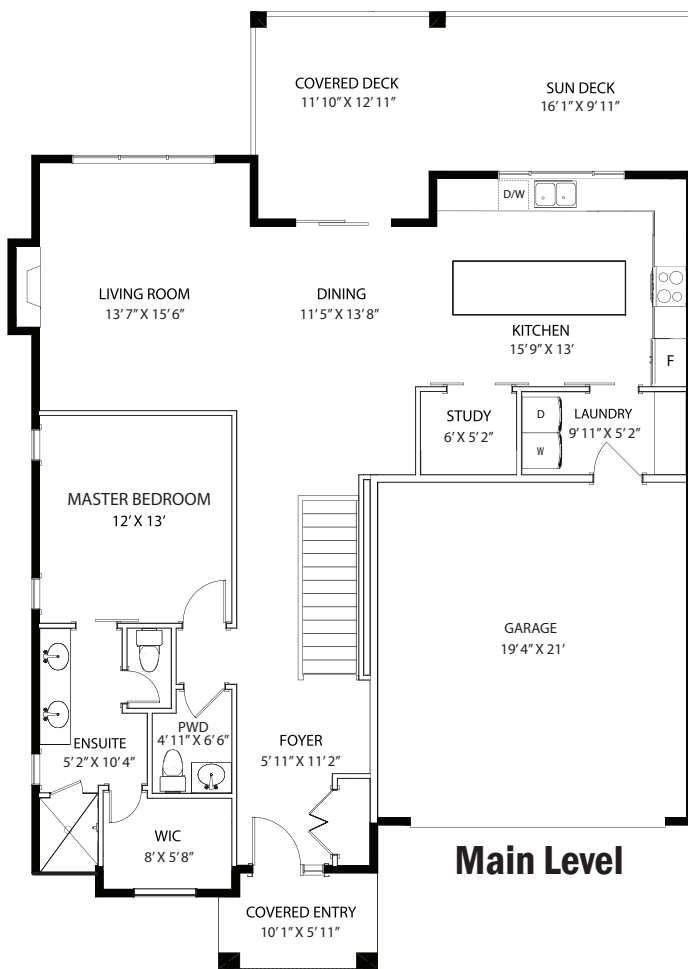

# THE BELLA

## 3 BEDROOM / 2.5 BATHROOM

**MAIN LEVEL 1341 SQ.FT.**  
**TERRACE LEVEL 972 SQ.FT. (NOT INCLUDING MECHANICAL ROOM)**  
**2313 SQ.FT. FINISHED LIVING SPACE**

In a continuing effort to improve our product, we reserve the right to modify or change plans and specifications without notice. These floor plans are conceptual marketing drawings only. All dimensions and sizes are approximate. E&OE.