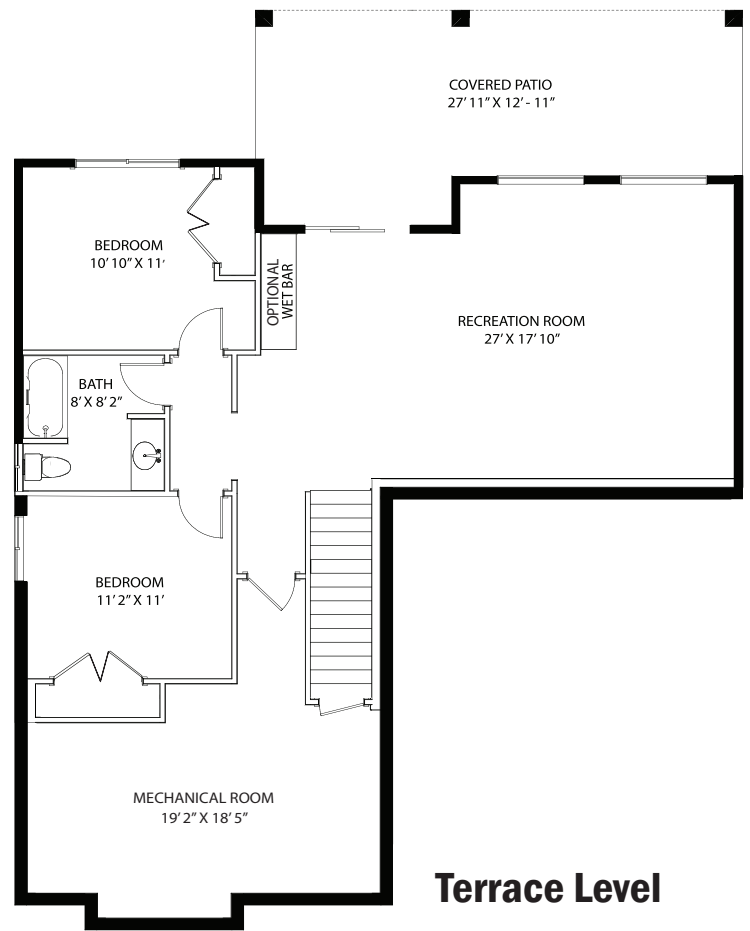

# THE BELLA

## 3 BEDROOM / 2.5 BATHROOM

**MAIN LEVEL 1341 SQ.FT.**  
**TERRACE LEVEL 972 SQ.FT. (NOT INCLUDING MECHANICAL ROOM)**  
**2313 SQ.FT. FINISHED LIVING SPACE**

In a continuing effort to improve our product, we reserve the right to modify or change plans and specifications without notice. These floor plans are conceptual marketing drawings only. All dimensions and sizes are approximate. E&OE.