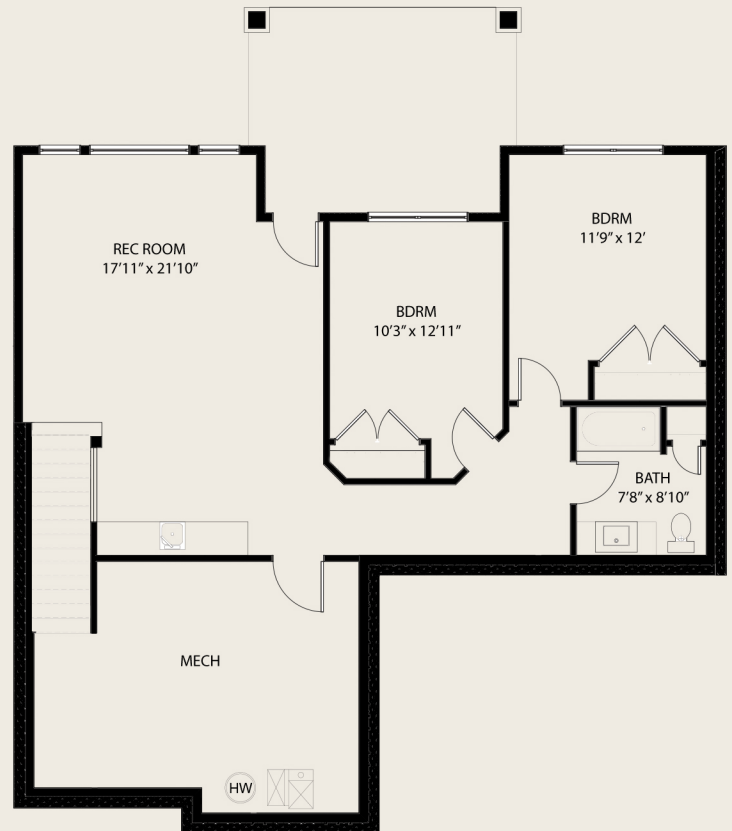

## *The Catria*

Bungalow

**Main Level** - 1362 sq.ft.

1 Bedroom

1.5 Bathrooms

**Lower Level** - 1304 sq.ft.

2 Bedrooms

1 Bathroom

Unfinished Area - 315 sq.ft

**Total Finished Area** - 2351 sq.ft

In a continuing effort to improve our product we reserve the right to modify or change the plans and specifications without notice. Floor plans are conceptual marketing drawings only. All dimensions and sizes are approximate. E&OE.