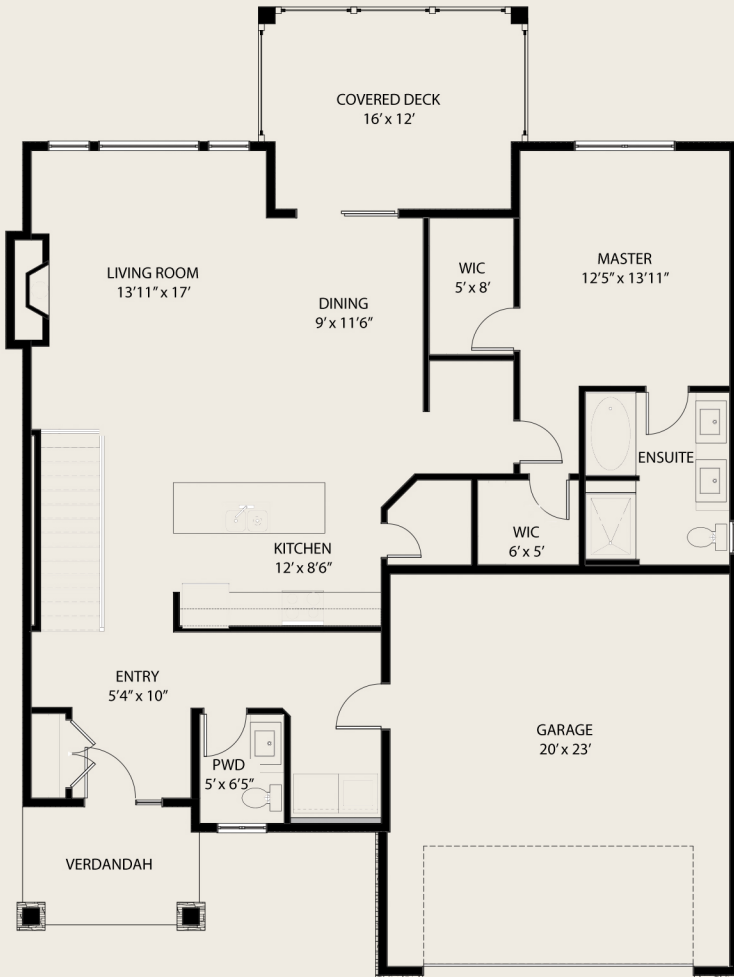

## *The Catria*

Bungalow

**Main Level** - 1362 sq.ft.

1 Bedroom

1.5 Bathrooms

**Lower Level** - 1304 sq.ft.

2 Bedrooms

1 Bathroom

Unfinished Area - 315 sq.ft

**Total Finished Area** - 2351 sq.ft

In a continuing effort to improve our product we reserve the right to modify or change the plans and specifications without notice. Floor plans are conceptual marketing drawings only. All dimensions and sizes are approximate. E&OE.