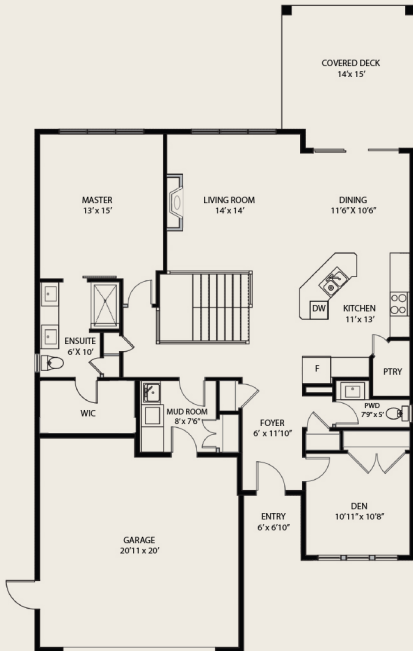

The Astoria

Bungalow Walk-out

Main Level - 1493 sq.ft.

1 Bedroom
1.5 Bathroom

Terrace Level - 1426 sq.ft.

2 Bedrooms
1 Bathroom
Unfinished Area - 266 sq.ft.

Total Finished Area - 2653 sq.ft.

Main Level