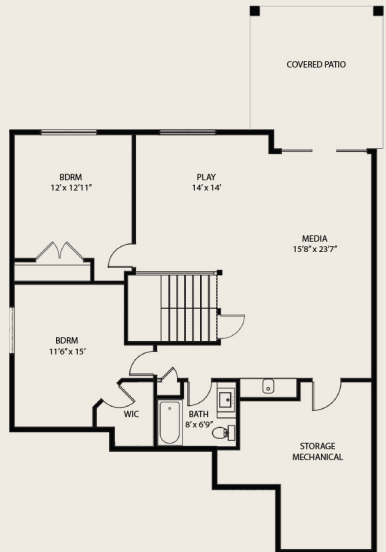

Terrace Level