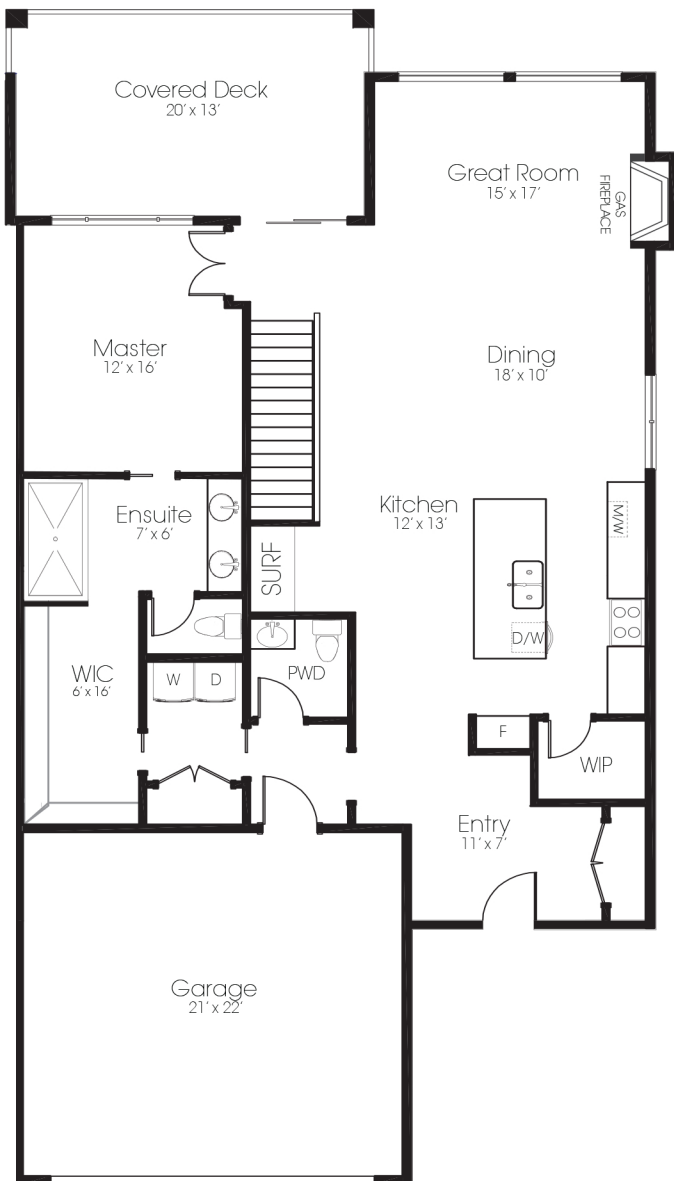

## TGR B

3 Bedroom  
2.5 Bath

Main Level  
1595 sq ft

Terrace Level  
1212 sq ft finished  
275 sq ft unfinished

In a continuing effort to improve our product we reserve the right to modify or change the plans and specifications without notice. Floor plans are conceptual marketing drawings only. All dimensions and sizes are approximate. E&OE.