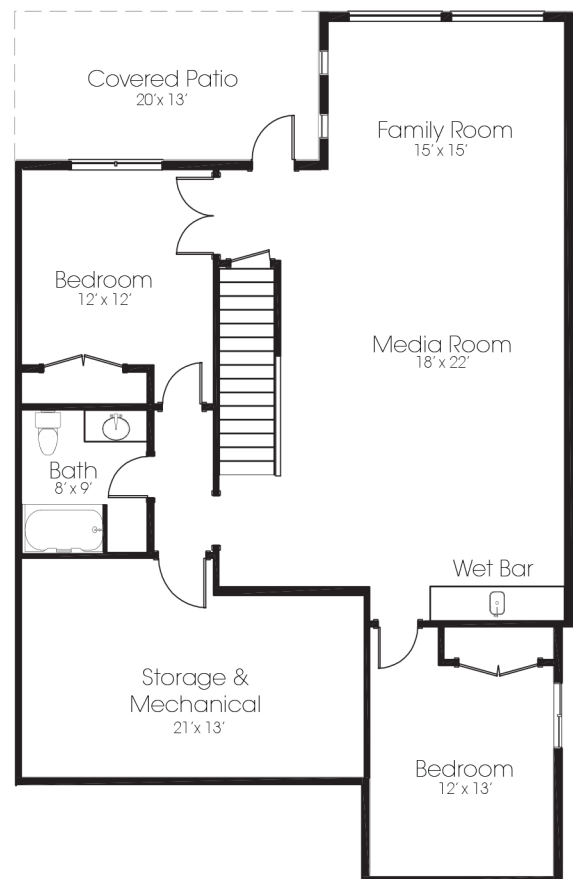

## TGR B

3 Bedroom  
2.5 Bath

Main Level  
1595 sq ft

Terrace Level  
1212 sq ft finished  
275 sq ft unfinished

In a continuing effort to improve our product we reserve the right to modify or change the plans and specifications without notice. Floor plans are conceptual marketing drawings only. All dimensions and sizes are approximate. E&OE.