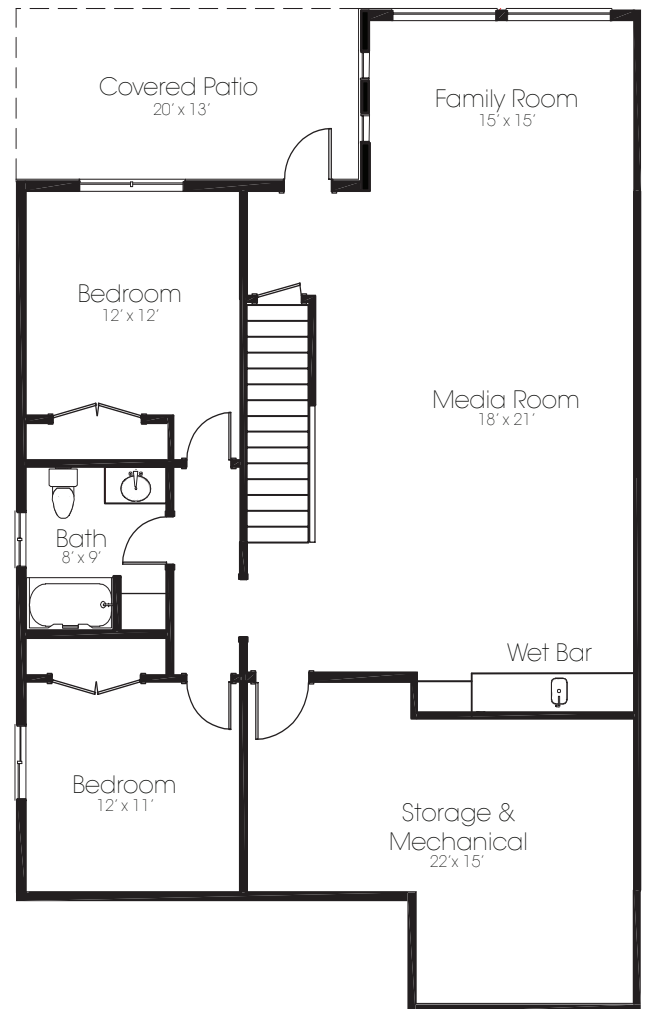

Tallgrass RIDGE

TGR-A 3 Bedroom 2.5 Bath

Main Level
1595 sq ft

Terrace Level
1212 sq ft finished
275 sq ft unfinished

In a continuing effort to improve our product we reserve the right to modify or change the plans and specifications without notice. Floor plans are conceptual marketing drawings only. All dimensions and sizes are approximate. E&OE.