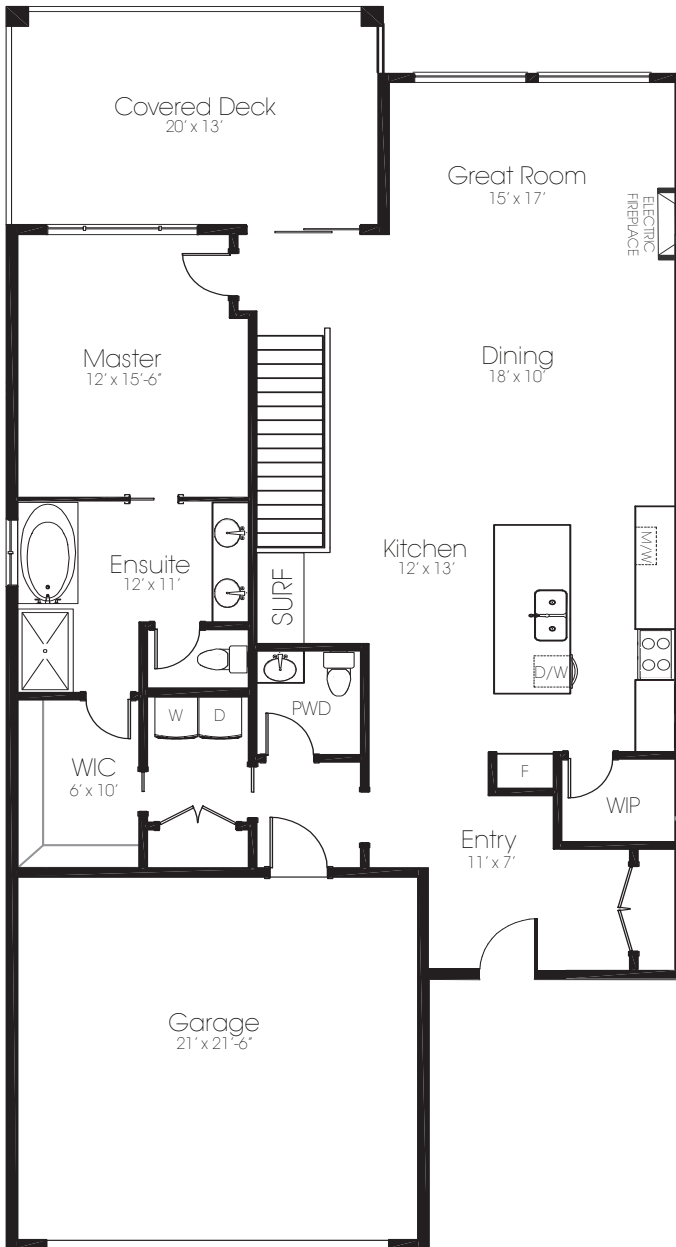

Tallgrass RIDGE

TGR-A 3 Bedroom 2.5 Bath

Main Level
1595 sq ft

Terrace Level
1212 sq ft finished
275 sq ft unfinished

In a continuing effort to improve our product we reserve the right to modify or change the plans and specifications without notice. Floor plans are conceptual marketing drawings only. All dimensions and sizes are approximate. E&OE.