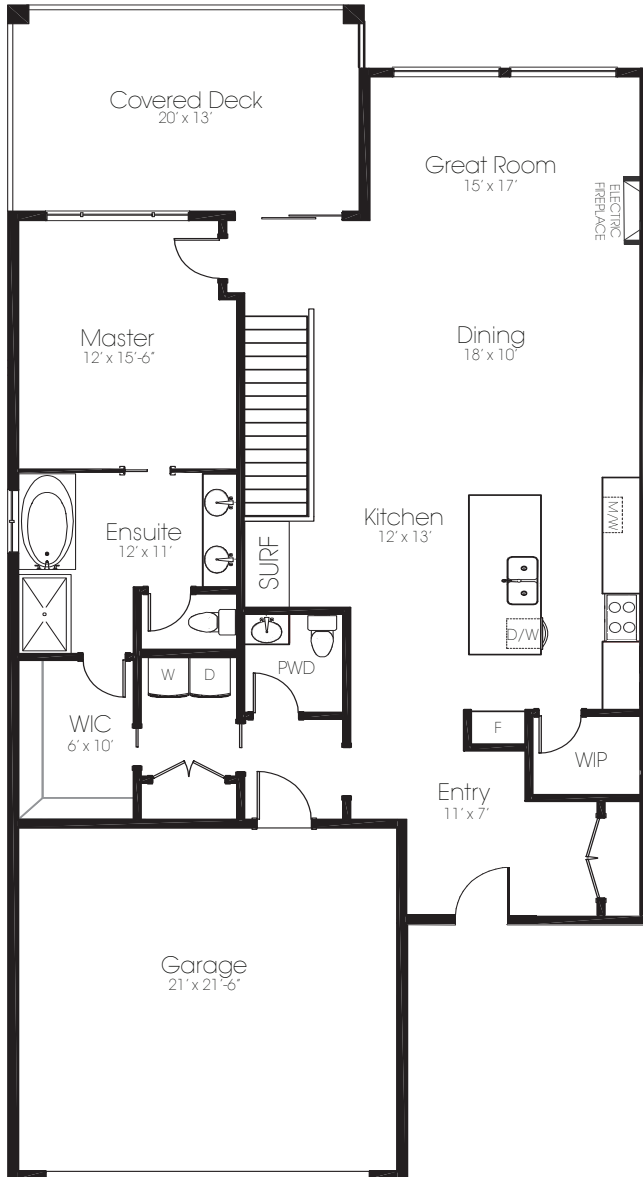

TGR A
3 Bedroom
2.5 Bath

Main Level
 1595 sq ft

Terrace Level
 1212 sq ft finished
 275 sq ft unfinished

In a continuing effort to improve our product we reserve the right to modify or change the plans and specifications without notice. Floor plans are conceptual marketing drawings only. All dimensions and sizes are approximate. E&OE.