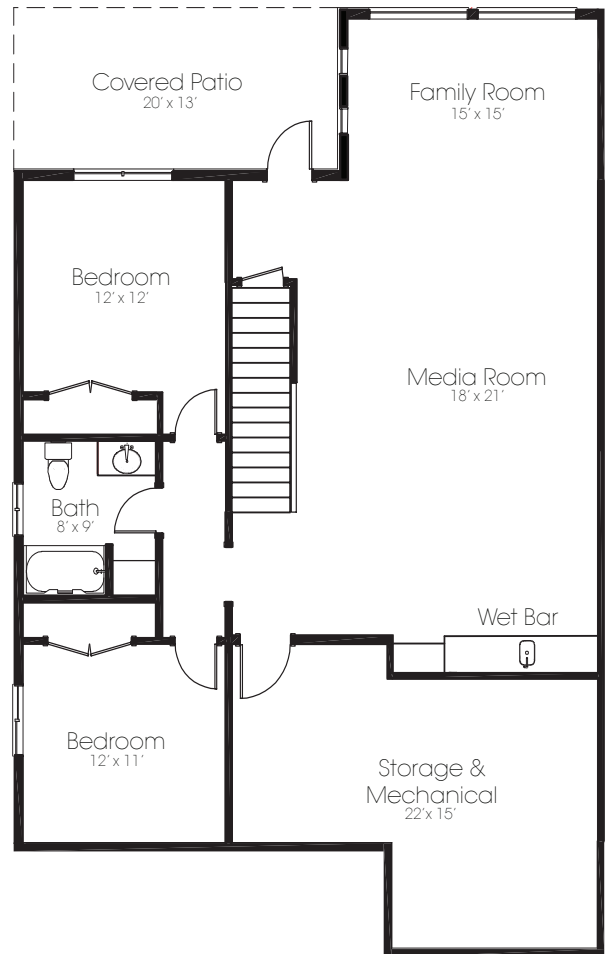

TGR A
3 Bedroom
2.5 Bath

Main Level
 1595 sq ft

Terrace Level
 1212 sq ft finished
 275 sq ft unfinished

In a continuing effort to improve our product we reserve the right to modify or change the plans and specifications without notice. Floor plans are conceptual marketing drawings only. All dimensions and sizes are approximate. E&OE.