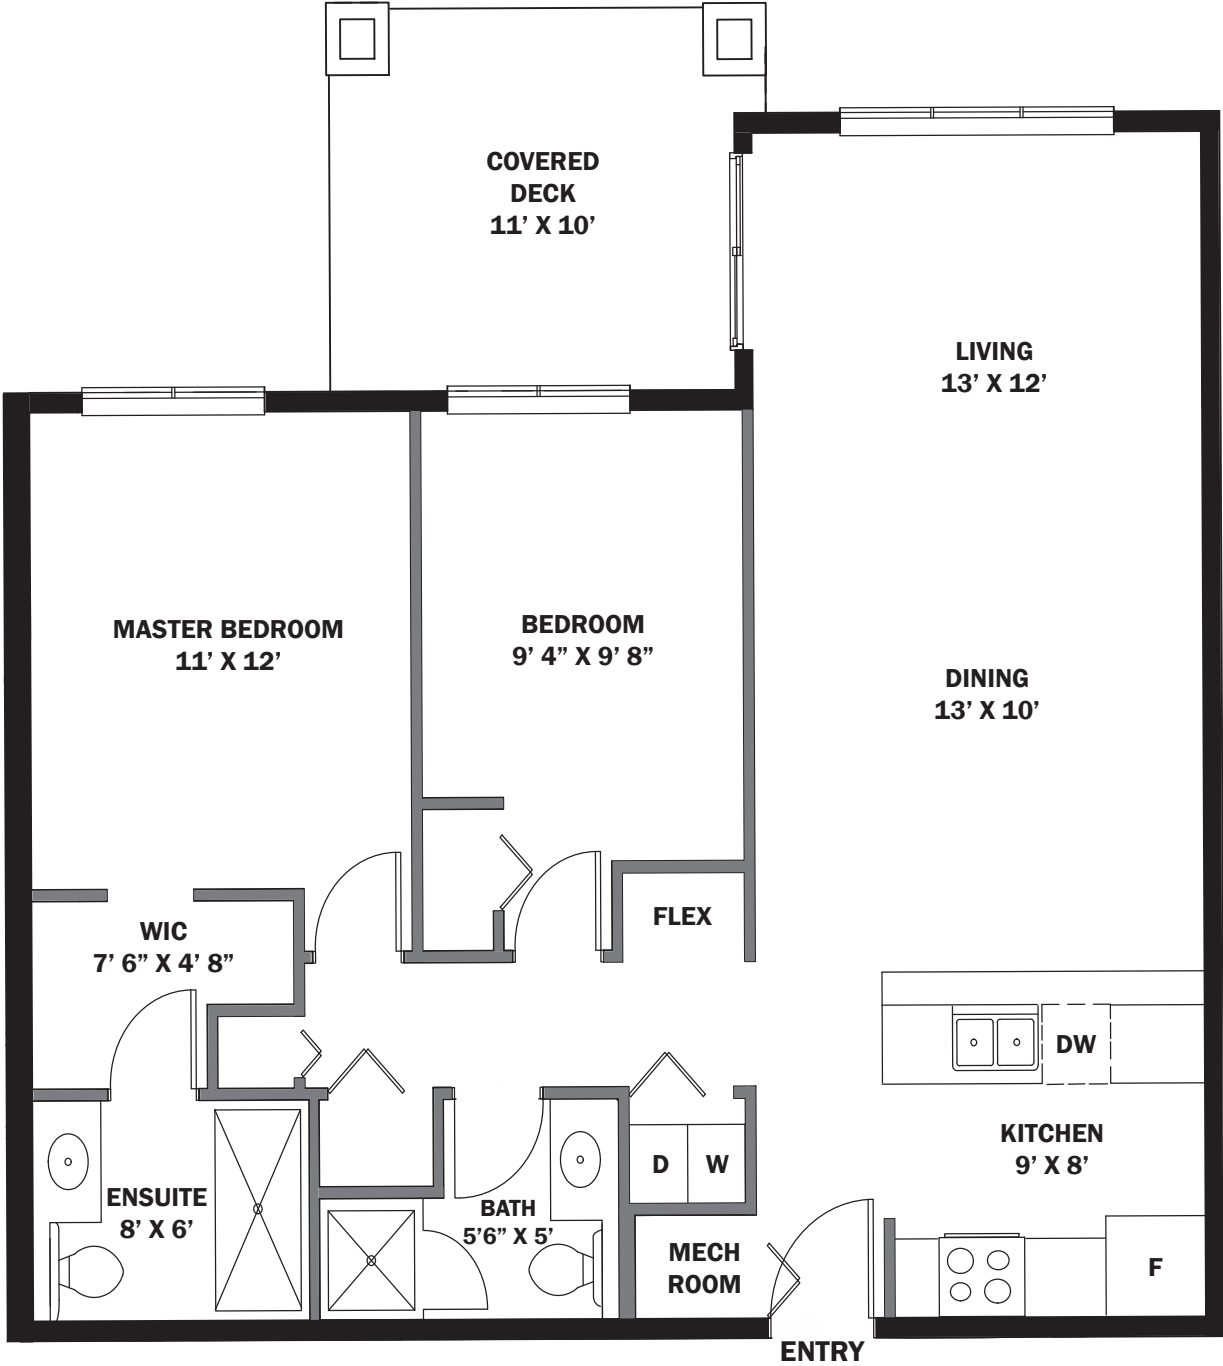

# DILWORTH *Heights*

## Plan A

2 Bedrooms

2 Baths

928 SQ.FT.

Floor plans are conceptual marketing drawings only. All dimensions and plans are approximate.